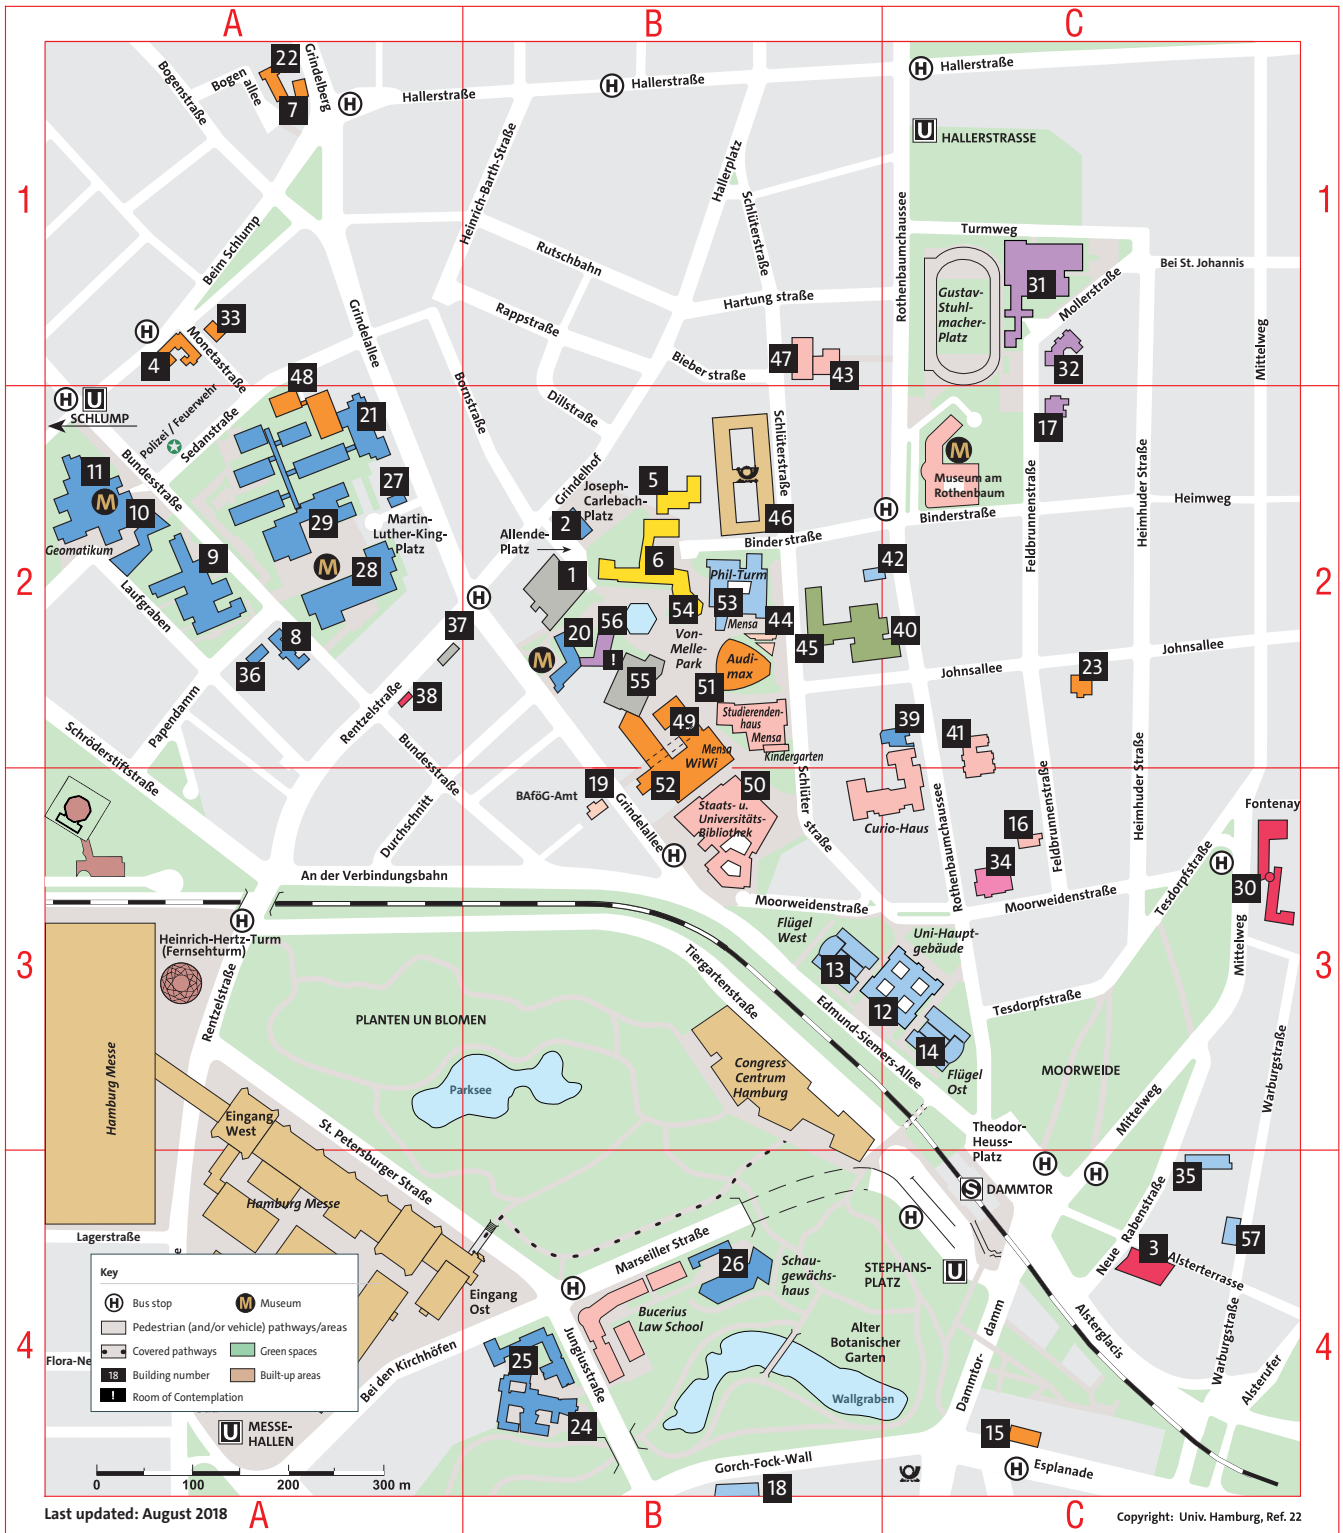

UNIVERSITY MAP / BUILDING DIRECTORY

The numbers in front of the institutions listed above and found on the map are the building numbers. In the following building directory, you can use the building number to find the address and coordinates of the building you are looking for. **More Institutions of the University are located outside the scope of this map.** Information about the accessibility of the buildings for the disabled can be found at www.uni-hamburg.de/campus-zugaenglichkeit

Faculty 1: Law	Faculty 7: Psychology and Human Movement
Faculty 2: Business Economics and Social Sciences	Faculty 8: Business Administration
Faculty 3: Medicine*	Buildings used primarily by the administration
Faculty 4: Education	Buildings used by several faculties
Faculty 5: Humanities	Other buildings
Faculty 6: Mathematics, Informatics and Natural Sciences	

1 Allendeplatz 1 (AP1)	B2	12 Edmund-Siemers-Allee 1 (ESA1)	C3	28 Martin-Luther-King-Platz 3	A2	44 Schlüterstraße 11	B2
2 Allendeplatz 2 (AP2)	B2	13 ESA Flügel West (ESA West)	B3	29 Martin-Luther-King-Platz 6	A2	45 Schlüterstraße 28	B2
3 Alsterterrasse 1	C4	14 ESA Flügel Ost (ESA Ost)	C3	30 Mittelweg 177	C3	46 Schlüterstraße 51	B2
4 Beim Schlump 83	A1	15 Esplanade 36	C4	31 Mollerstraße 2-4	C1	47 Schlüterstraße 70	B1
5 Binderstraße 34	B2	16 Feldbrunnenstraße 9	C3	32 Mollerstraße 10	C1	48 Sedanstraße 19	A2
6 Binderstraße 40	B2	17 Feldbrunnenstraße 70	C2	33 Monetastraße 4	A1	49 Von-Melle-Park 2 (VMP2)	B2
7 Bogenallee 11	A1	18 Gorch-Fock-Wall 5-7	B3	34 Moorweidenstraße 18	C3	50 Von-Melle-Park 3 (VMP3)	B3
8 Bundesstraße 43	A2	19 Grindelallee 9	B3	35 Neue Rabenstraße 13	C4	51 Von-Melle-Park 4 (VMP4)	B2
9 Bundesstraße 45	A2	20 Grindelallee 46/48	B2	36 Papendamm 21	A2	52 Von-Melle-Park 5 (VMP5)	B2
10 Bundesstraße 53	A2	21 Grindelallee 117	A2	37 Rentzelstraße 7	B2	53 Von-Melle-Park 6 (VMP6)	B2
11 Bundesstraße 55	A2	22 Grindelberg 5	A1	38 Rentzelstraße 17	A2	54 Von-Melle-Park 8 (VMP8)	B2
		23 Johnsallee 35	C2	39 Rothenbaumchaussee 19	C2	55 Von-Melle-Park 9 (VMP9)	B2
		24 Jungiusstraße 9	B4	40 Rothenbaumchaussee 33	C2	56 Von-Melle-Park 11 (VMP11)	B2
		25 Jungiusstraße 11	B4	41 Rothenbaumchaussee 34	C2	57 Warburgstraße 26	B2
		26 Marseiller Straße 5	B4	42 Rothenbaumchaussee 45	C2		
		27 Martin-Luther-King-Platz 2	A2	43 Rothenbaumchaussee 81	B1